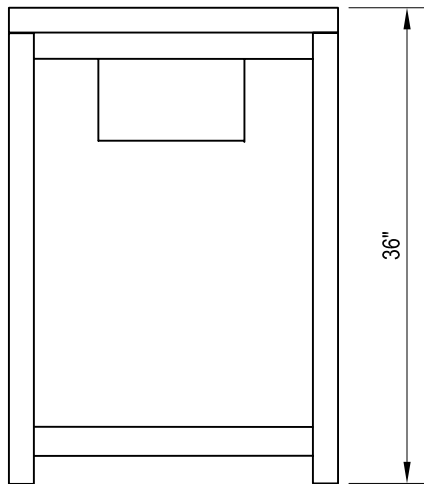

Gardenside

PREMIUM TEAK FURNITURE

GARDENSIDE LTD.
808 ANTHONY ST.
BERKELEY, CA 94710
1-888-999-TEAK
PHONE: (415) 455-4500
FAX: (415) 455-4505
www.gardenside.com

NOTES:

1. INSTALLATION TO BE COMPLETED IN ACCORDANCE WITH MANUFACTURER'S SPECIFICATIONS.
2. DO NOT SCALE DRAWINGS.
3. CONTRACTORS NOTE: FOR COMPANY AND PRODUCT INFORMATION VISIT www.CADdetails.com/info REFERENCE NUMBER 716-097.

VILLA ASH / LITTER CONTAINER

#5038