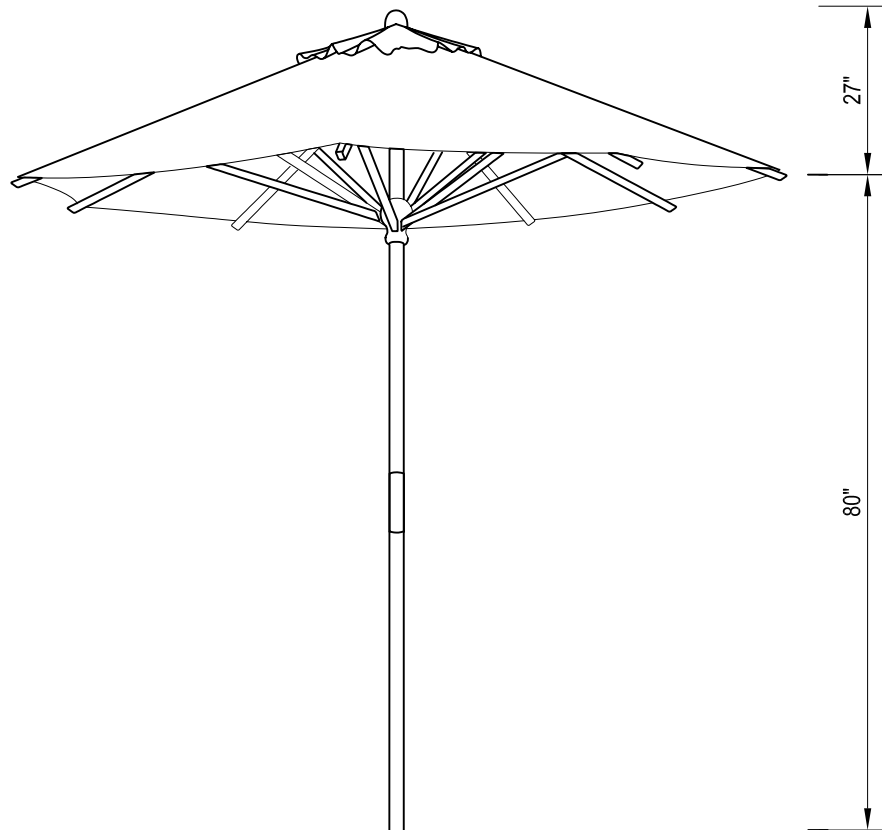

Gardenside

PREMIUM TEAK FURNITURE

GARDENSIDE LTD.
 808 ANTHONY ST.
 BERKELEY, CA 94710
 1-888-999-TEAK
 PHONE: (415) 455-4500
 FAX: (415) 455-4505
 www.gardenside.com

- SELECT DESIRED PARASOL
- #5060 CAFE PARASOL - SAPPHIRE BLUE
 - #5062 CAFE PARASOL - SANDSTONE
 - #5064 CAFE PARASOL - LAUREL GREEN
 - #5068 CAFE PARASOL - FORREST GREEN