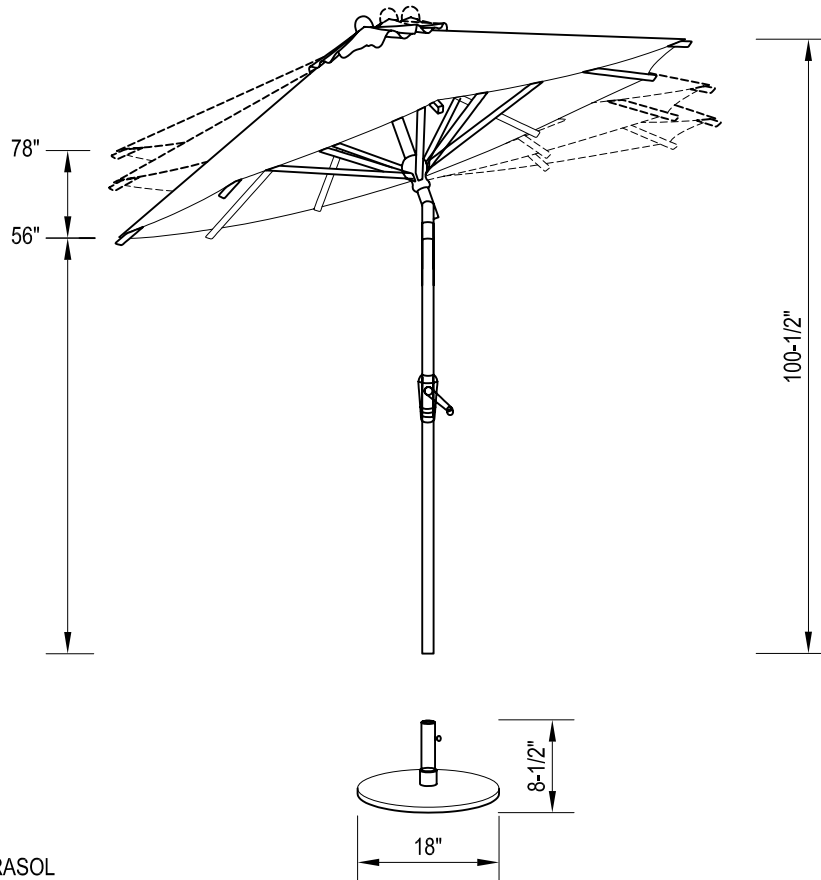

Gardenside

PREMIUM TEAK FURNITURE

GARDENSIDE LTD.
 808 ANTHONY ST.
 BERKELEY, CA 94710
 1-888-999-TEAK
 PHONE: (415) 455-4500
 FAX: (415) 455-4505
 www.gardenside.com

- SELECT DESIRED PARASOL
- #5070 TILTING METAL PARASOL - SAPPHIRE BLUE
 - #5072 TILTING METAL PARASOL - SANDSTONE
 - #5074 TILTING METAL PARASOL - LAUREL GREEN
 - #5078 TILTING METAL PARASOL - FORREST GREEN

NOTES:

1. INSTALLATION TO BE COMPLETED IN ACCORDANCE WITH MANUFACTURER'S SPECIFICATIONS.
2. DO NOT SCALE DRAWINGS.
3. CONTRACTORS NOTE: FOR COMPANY AND PRODUCT INFORMATION VISIT www.CADdetails.com/info REFERENCE NUMBER 716-087.