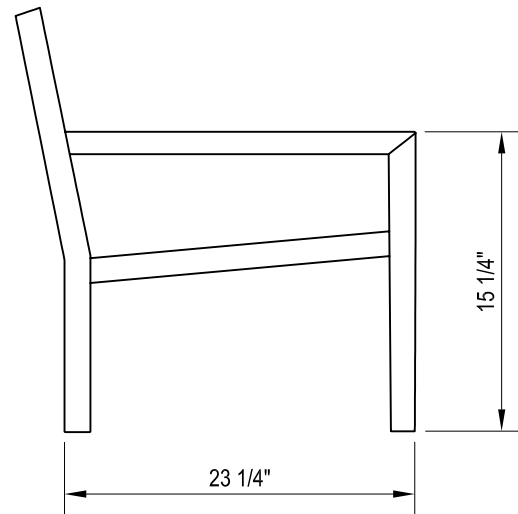

Gardenside

PREMIUM TEAK FURNITURE

GARDENSIDE LTD.
808 ANTHONY ST.
BERKELEY, CA 94710
1-888-999-TEAK
PHONE: (415) 455-4500
FAX: (415) 455-4505
www.gardenside.com

NOTES:

1. INSTALLATION TO BE COMPLETED IN ACCORDANCE WITH MANUFACTURER'S SPECIFICATIONS.
2. DO NOT SCALE DRAWINGS.
3. CONTRACTORS NOTE: FOR COMPANY AND PRODUCT INFORMATION VISIT www.CADdetails.com/info REFERENCE NUMBER 716-073.