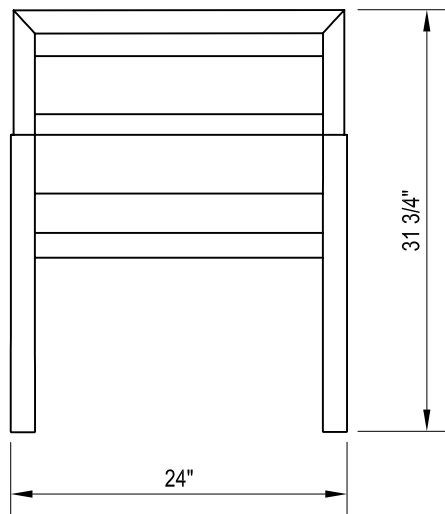

Gardenside

PREMIUM TEAK FURNITURE

GARDENSIDE LTD.
808 ANTHONY ST.
BERKELEY, CA 94710
1-888-999-TEAK
PHONE: (415) 455-4500
FAX: (415) 455-4505
www.gardenside.com

NOTES:

1. INSTALLATION TO BE COMPLETED IN ACCORDANCE WITH MANUFACTURER'S SPECIFICATIONS.
2. DO NOT SCALE DRAWINGS.
3. CONTRACTORS NOTE: FOR COMPANY AND PRODUCT INFORMATION VISIT www.CADdetails.com/info REFERENCE NUMBER 716-073.