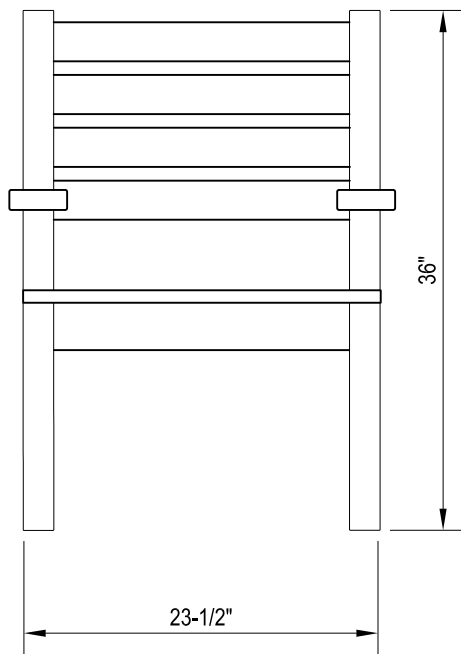

Gardenside

PREMIUM TEAK FURNITURE

GARDENSIDE LTD.
808 ANTHONY ST.
BERKELEY, CA 94710
1-888-999-TEAK
PHONE: (415) 455-4500
FAX: (415) 455-4505
www.gardenside.com