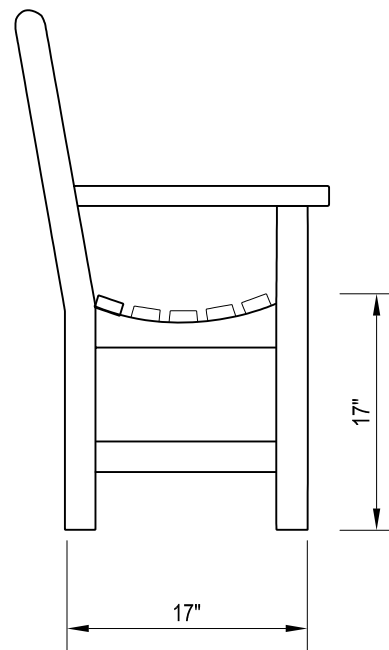

Gardenside

PREMIUM TEAK FURNITURE

GARDENSIDE LTD.
808 ANTHONY ST.
BERKELEY, CA 94710
1-888-999-TEAK
PHONE: (415) 455-4500
FAX: (415) 455-4505
www.gardenside.com