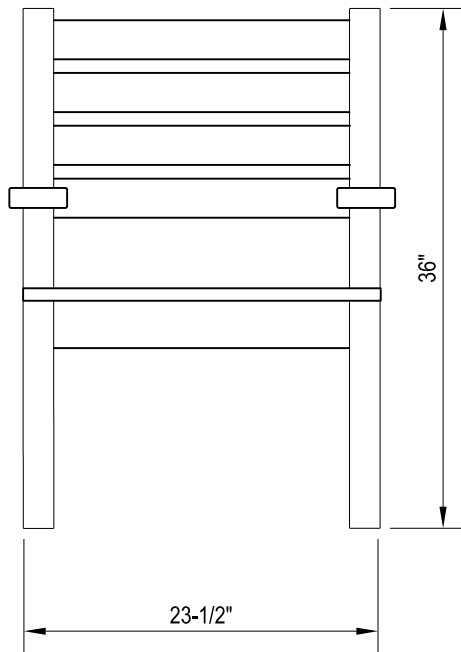

Gardenside

PREMIUM TEAK FURNITURE

GARDENSIDE LTD.
808 ANTHONY ST.
BERKELEY, CA 94710
1-888-999-TEAK
PHONE: (415) 455-4500
FAX: (415) 455-4505
www.gardenside.com