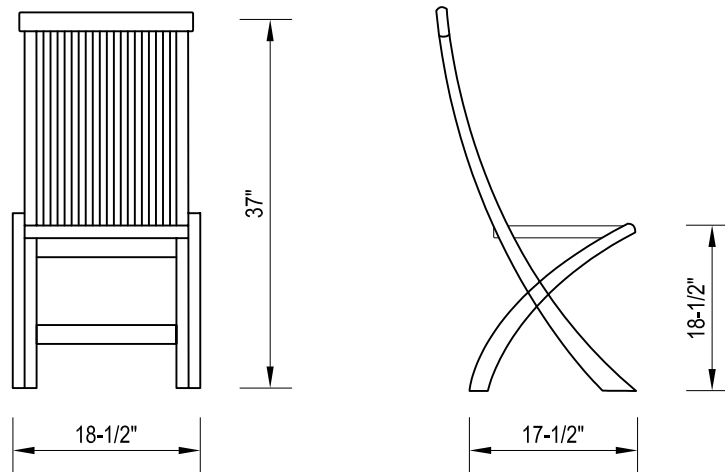

Gardenside

PREMIUM TEAK FURNITURE

GARDENSIDE LTD.
808 ANTHONY ST.
BERKELEY, CA 94710
1-888-999-TEAK
PHONE: (415) 455-4500
FAX: (415) 455-4505
www.gardenside.com

NOTES:

1. INSTALLATION TO BE COMPLETED IN ACCORDANCE WITH MANUFACTURER'S SPECIFICATIONS.
2. DO NOT SCALE DRAWINGS.
3. CONTRACTORS NOTE: FOR COMPANY AND PRODUCT INFORMATION VISIT www.CADdetails.com/info
REFERENCE NUMBER 716-054.