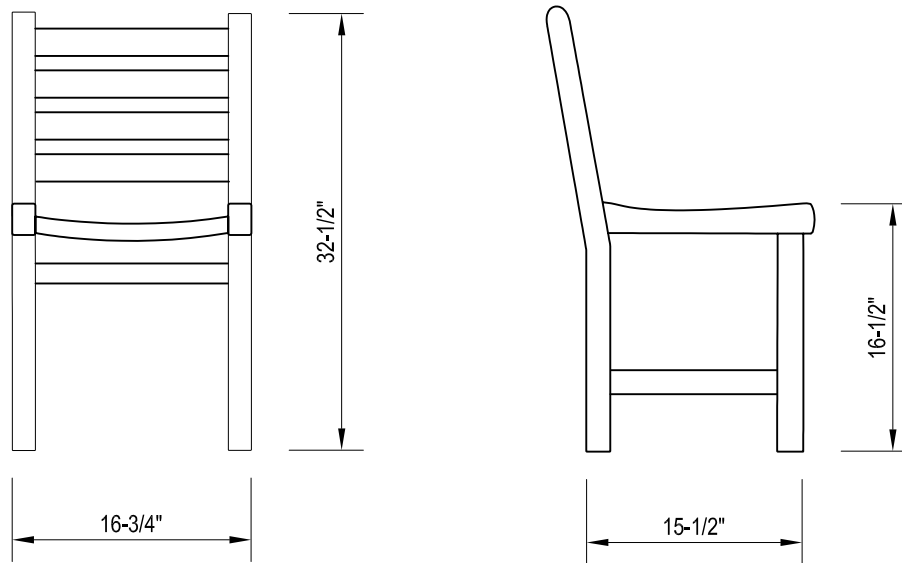

Gardenside

PREMIUM TEAK FURNITURE

GARDENSIDE LTD.
808 ANTHONY ST.
BERKELEY, CA 94710
1-888-999-TEAK
PHONE: (415) 455-4500
FAX: (415) 455-4505
www.gardenside.com

NOTES:

1. INSTALLATION TO BE COMPLETED IN ACCORDANCE WITH MANUFACTURER'S SPECIFICATIONS.
2. DO NOT SCALE DRAWINGS.
3. CONTRACTORS NOTE: FOR COMPANY AND PRODUCT INFORMATION VISIT www.CADdetails.com/info REFERENCE NUMBER 716-052.