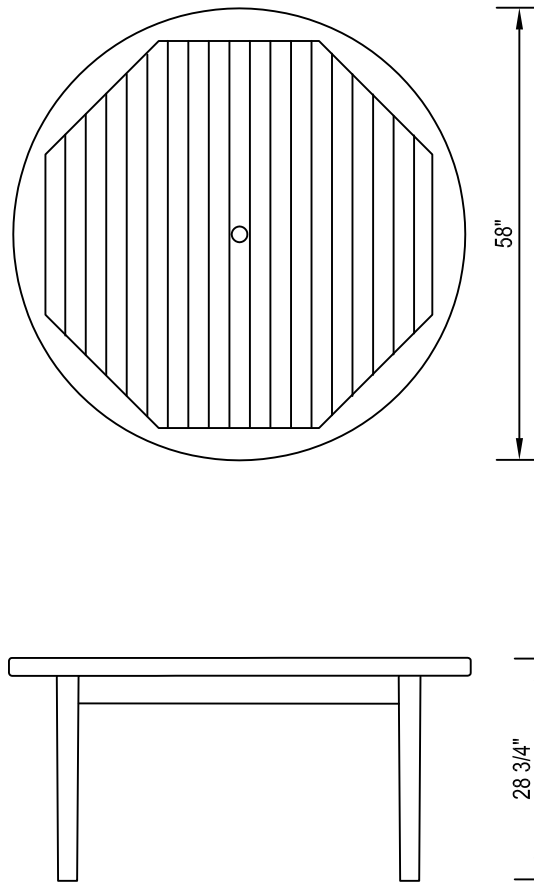

Gardenside

PREMIUM TEAK FURNITURE

GARDENSIDE LTD.
808 ANTHONY ST.
BERKELEY, CA 94710
1-888-999-TEAK
PHONE: (415) 455-4500
FAX: (415) 455-4505
www.gardenside.com