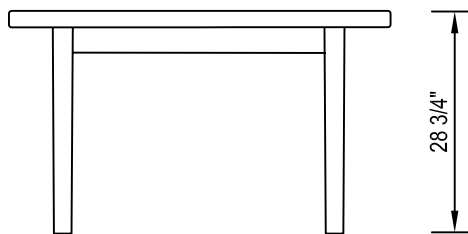

Gardenside

PREMIUM TEAK FURNITURE

GARDENSIDE LTD.
808 ANTHONY ST.
BERKELEY, CA 94710
1-888-999-TEAK
PHONE: (415) 455-4500
FAX: (415) 455-4505
www.gardenside.com