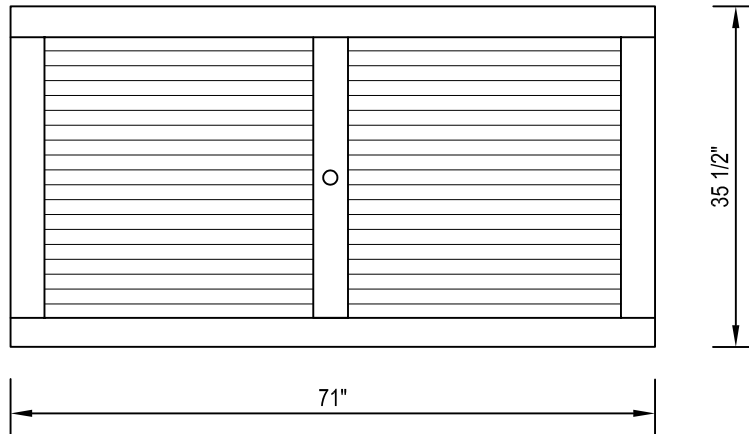

Gardenside

PREMIUM TEAK FURNITURE

GARDENSIDE LTD.
808 ANTHONY ST.
BERKELEY, CA 94710
1-888-999-TEAK
PHONE: (415) 455-4500
FAX: (415) 455-4505
www.gardenside.com

NOTES:

1. INSTALLATION TO BE COMPLETED IN ACCORDANCE WITH MANUFACTURER'S SPECIFICATIONS.
2. DO NOT SCALE DRAWINGS.
3. CONTRACTORS NOTE: FOR COMPANY AND PRODUCT INFORMATION VISIT www.CADdetails.com/info
REFERENCE NUMBER 716-017.