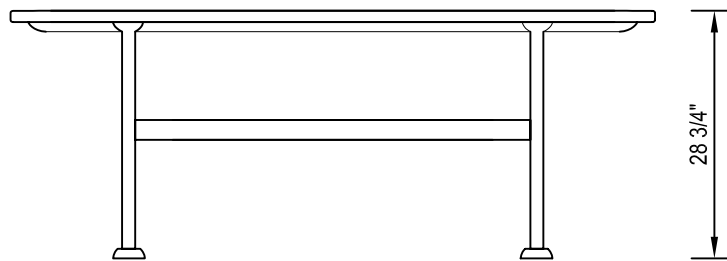

Gardenside

PREMIUM TEAK FURNITURE

GARDENSIDE LTD.
808 ANTHONY ST.
BERKELEY, CA 94710
1-888-999-TEAK
PHONE: (415) 455-4500
FAX: (415) 455-4505
www.gardenside.com

NOTES:

1. INSTALLATION TO BE COMPLETED IN ACCORDANCE WITH MANUFACTURER'S SPECIFICATIONS.
2. DO NOT SCALE DRAWINGS.
3. CONTRACTORS NOTE: FOR COMPANY AND PRODUCT INFORMATION VISIT www.CADdetails.com/info
REFERENCE NUMBER 716-017.