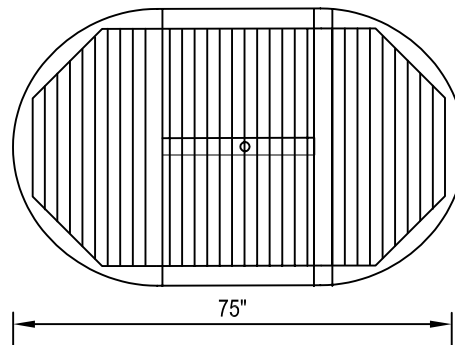

Gardenside

PREMIUM TEAK FURNITURE

GARDENSIDE LTD.
 808 ANTHONY ST.
 BERKELEY, CA 94710
 1-888-999-TEAK
 PHONE: (415) 455-4500
 FAX: (415) 455-4505
 www.gardenside.com

NOTES:

1. INSTALLATION TO BE COMPLETED IN ACCORDANCE WITH MANUFACTURER'S SPECIFICATIONS.
2. DO NOT SCALE DRAWINGS.
3. CONTRACTORS NOTE: FOR COMPANY AND PRODUCT INFORMATION VISIT www.CADdetails.com/info REFERENCE NUMBER 716-015.

#1312 CAPRI ROUND EXTENSION TABLE

#1312