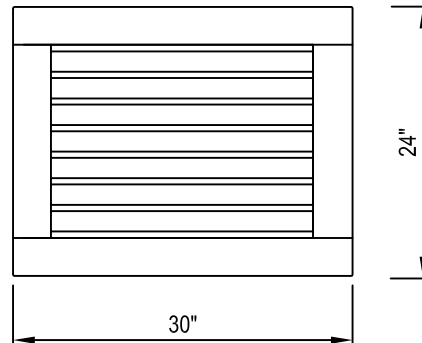

Gardenside

PREMIUM TEAK FURNITURE

GARDENSIDE LTD.
808 ANTHONY ST.
BERKELEY, CA 94710
1-888-999-TEAK
PHONE: (415) 455-4500
FAX: (415) 455-4505
www.gardenside.com

NOTES:

1. INSTALLATION TO BE COMPLETED IN ACCORDANCE WITH MANUFACTURER'S SPECIFICATIONS.
2. DO NOT SCALE DRAWINGS.
3. CONTRACTORS NOTE: FOR COMPANY AND PRODUCT INFORMATION VISIT www.CADdetails.com/info
REFERENCE NUMBER 716-013.