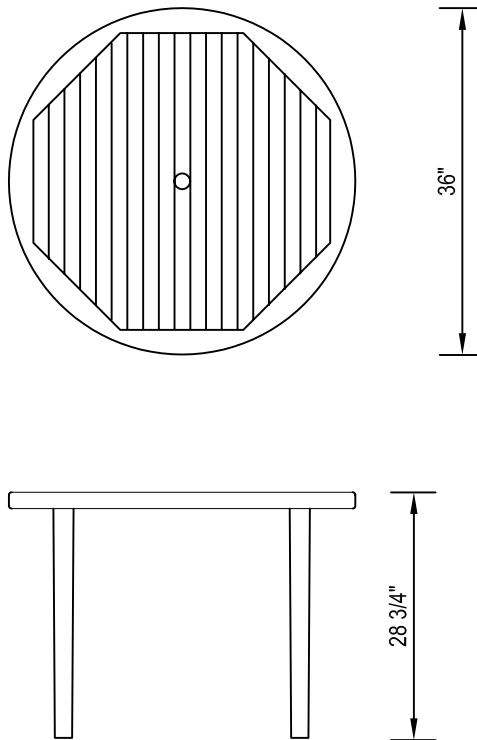

Gardenside

PREMIUM TEAK FURNITURE

GARDENSIDE LTD.
808 ANTHONY ST.
BERKELEY, CA 94710
1-888-999-TEAK
PHONE: (415) 455-4500
FAX: (415) 455-4505
www.gardenside.com