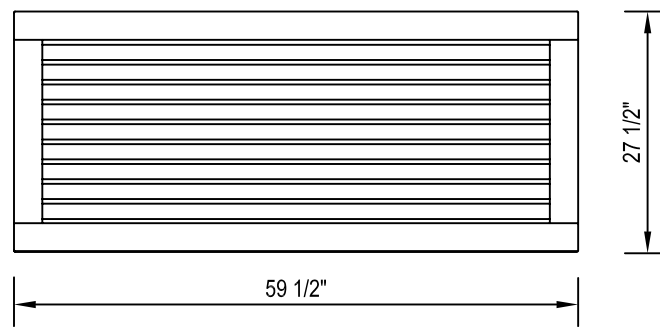

# Gardenside

PREMIUM TEAK FURNITURE

GARDENSIDE LTD.  
808 ANTHONY ST.  
BERKELEY, CA 94710  
1-888-999-TEAK  
PHONE: (415) 455-4500  
FAX: (415) 455-4505  
www.gardenside.com

**NOTES:**

1. INSTALLATION TO BE COMPLETED IN ACCORDANCE WITH MANUFACTURER'S SPECIFICATIONS.
2. DO NOT SCALE DRAWINGS.
3. CONTRACTORS NOTE: FOR COMPANY AND PRODUCT INFORMATION VISIT [www.CADdetails.com/info](http://www.CADdetails.com/info)  
REFERENCE NUMBER 716-010.