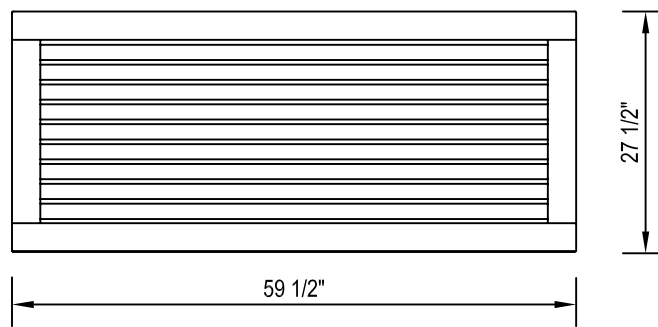

Gardenside

PREMIUM TEAK FURNITURE

GARDENSIDE LTD.
808 ANTHONY ST.
BERKELEY, CA 94710
1-888-999-TEAK
PHONE: (415) 455-4500
FAX: (415) 455-4505
www.gardenside.com

NOTES:

1. INSTALLATION TO BE COMPLETED IN ACCORDANCE WITH MANUFACTURER'S SPECIFICATIONS.
2. DO NOT SCALE DRAWINGS.
3. CONTRACTORS NOTE: FOR COMPANY AND PRODUCT INFORMATION VISIT www.CADdetails.com/info
REFERENCE NUMBER 716-010.