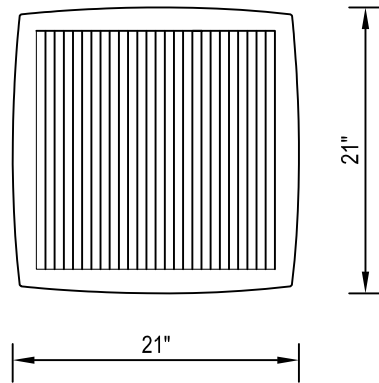

Gardenside

PREMIUM TEAK FURNITURE

GARDENSIDE LTD.
808 ANTHONY ST.
BERKELEY, CA 94710
1-888-999-TEAK
PHONE: (415) 455-4500
FAX: (415) 455-4505
www.gardenside.com