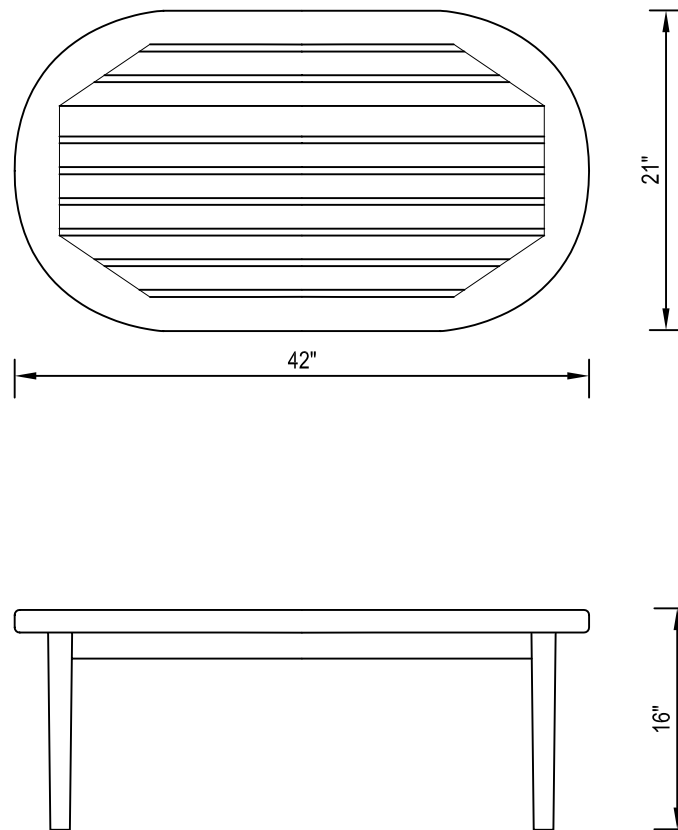

Gardenside

PREMIUM TEAK FURNITURE

GARDENSIDE LTD.
808 ANTHONY ST.
BERKELEY, CA 94710
1-888-999-TEAK
PHONE: (415) 455-4500
FAX: (415) 455-4505
www.gardenside.com

NOTES:

1. INSTALLATION TO BE COMPLETED IN ACCORDANCE WITH MANUFACTURER'S SPECIFICATIONS.
2. DO NOT SCALE DRAWINGS.
3. CONTRACTORS NOTE: FOR COMPANY AND PRODUCT INFORMATION VISIT www.CADdetails.com/info
REFERENCE NUMBER 716-004.