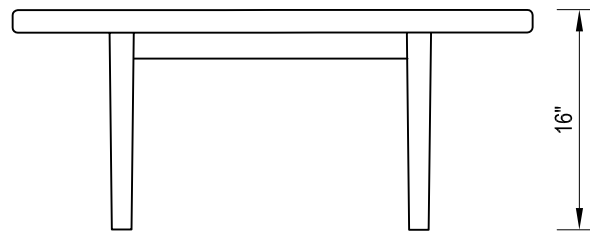

Gardenside

PREMIUM TEAK FURNITURE

GARDENSIDE LTD.
808 ANTHONY ST.
BERKELEY, CA 94710
1-888-999-TEAK
PHONE: (415) 455-4500
FAX: (415) 455-4505
www.gardenside.com