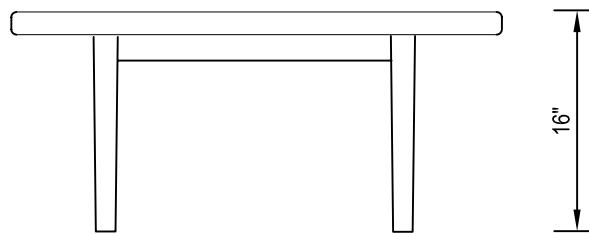

Gardenside

PREMIUM TEAK FURNITURE

GARDENSIDE LTD.
808 ANTHONY ST.
BERKELEY, CA 94710
1-888-999-TEAK
PHONE: (415) 455-4500
FAX: (415) 455-4505
www.gardenside.com