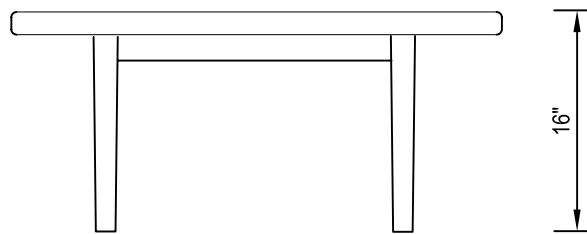

Gardenside

PREMIUM TEAK FURNITURE

GARDENSIDE LTD.
808 ANTHONY ST.
BERKELEY, CA 94710
1-888-999-TEAK
PHONE: (415) 455-4500
FAX: (415) 455-4505
www.gardenside.com